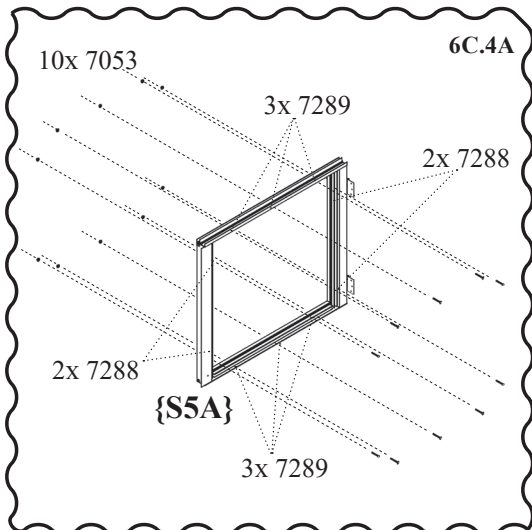

6C_{E}{F} FPG

FLAT

10mm

10mm