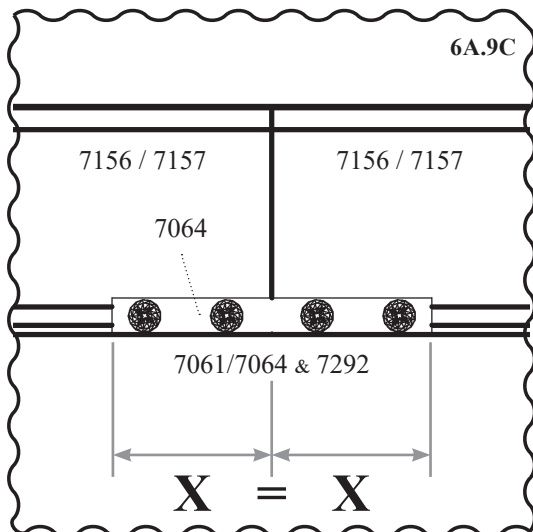

6A_{C}

PH2

		{C}					
		5800	8500	11200	13900	16600	Ext. + 2x
7061		2x	4x	6x	8x	10x	+2x
7064		2x	4x	6x	8x	10x	+2x
7080		8x	16x	32x	40x	48x	+8x
7156		4x	4x	4x	4x	4x	-
7157		-	2x	4x	6x	8x	+2x
7292		2x	4x	6x	8x	10x	+2x