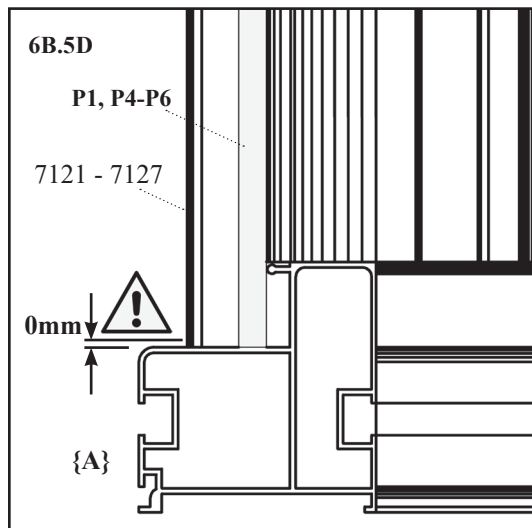

6B_{D} FPG

Go to
Important Tip
Important!
Adjust by Hand