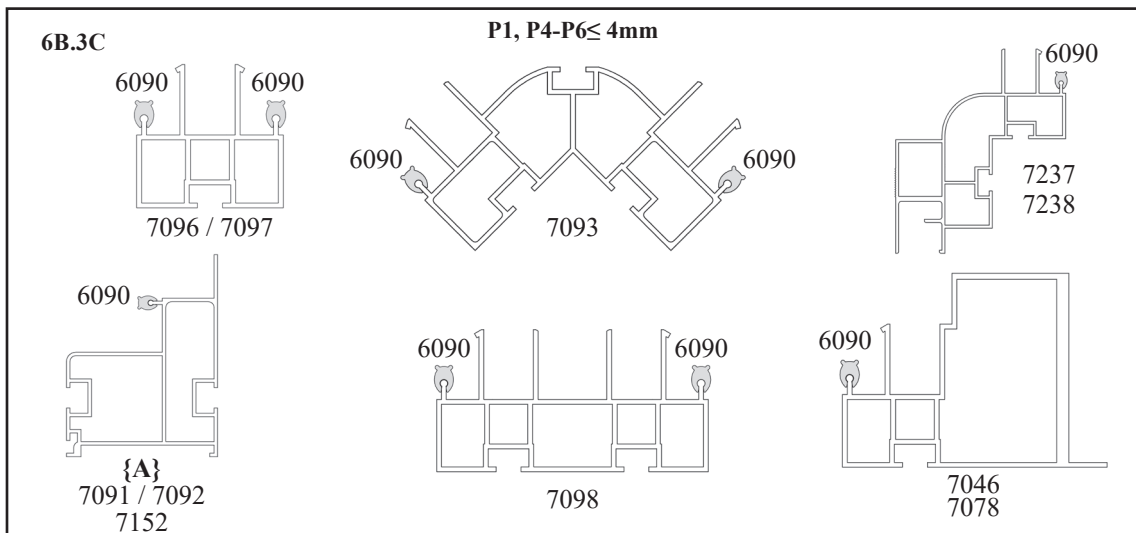

6B_{D} FPG

Persons required. Important Tip Important! Not required