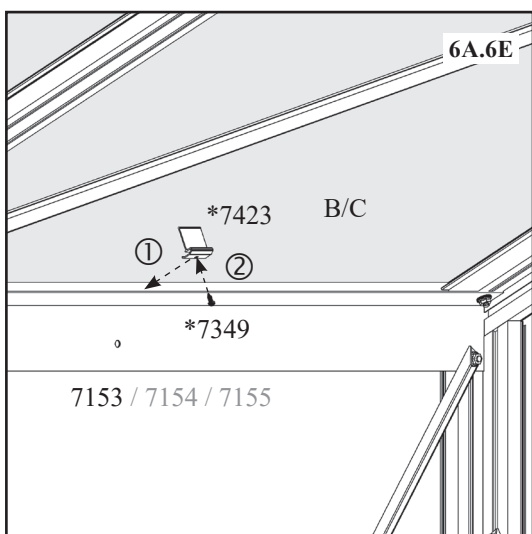

	PC 10 MM		5800	8500	11200	13900	16600
	ART. NO.	MM (±3mm)					
B	40007044	980 x 1368	3x	5x	6x	8x	9x
C	40007043	980 x 699	1x	1x	2x	2x	3x

Look closely

Recycle

Outside

! Important! ☀ Outside

(?) Alternative options    ~~XXXX~~ Not required