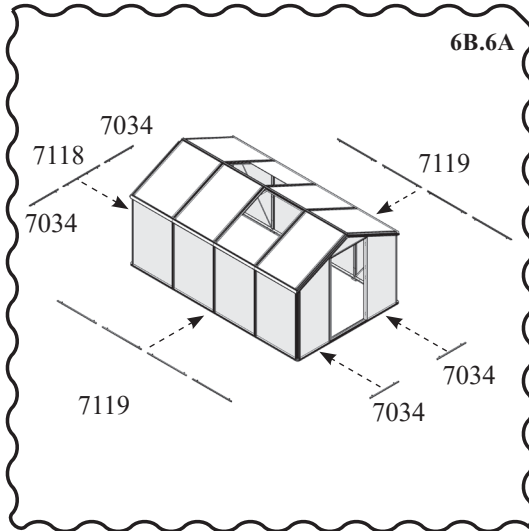

6B_{D} FPG

⚠ Important!   ② Persons required.   🪞 Mirror of