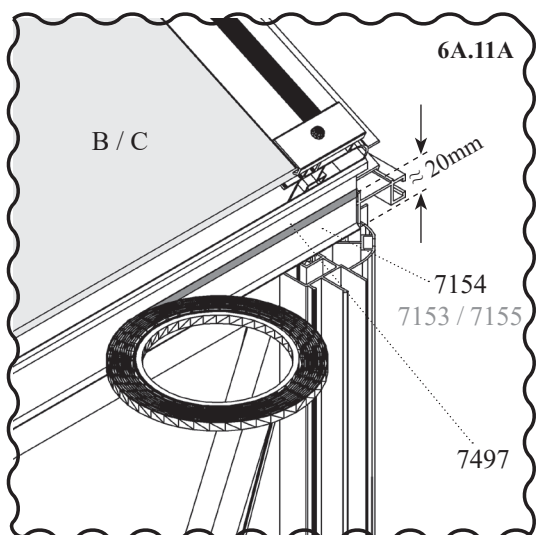

Important!