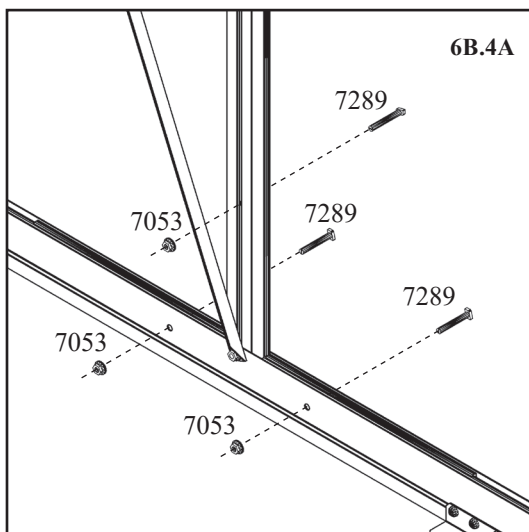

6B_{D} FPG

Persons required. Important Tip Important! Not required