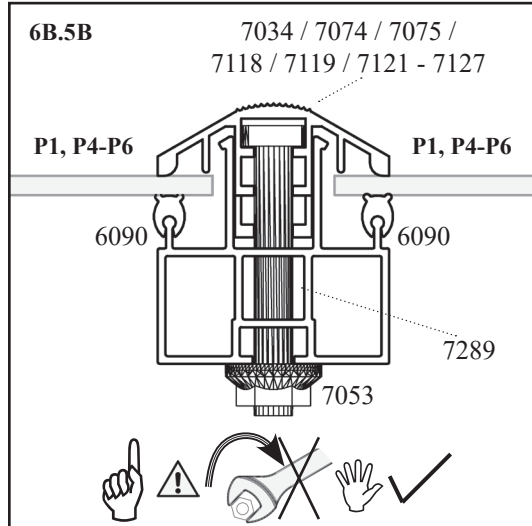

6B_{D} FPG

Go to
Important Tip
Important!
Adjust by Hand