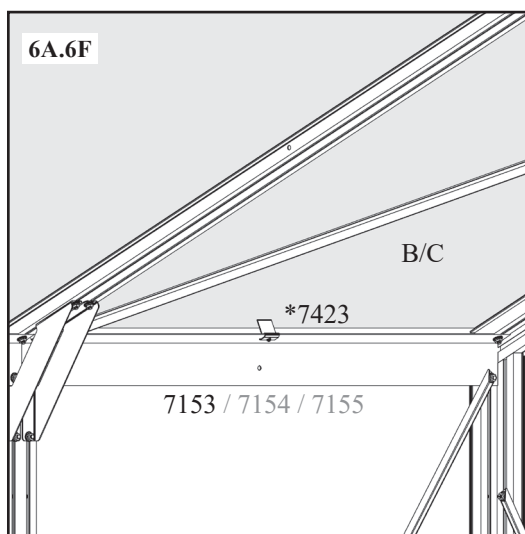

	PC 10 MM		5800	8500	11200	13900	16600
	ART. NO.	MM (±3mm)					
B	40007044	980 x 1368	3x	5x	6x	8x	9x
C	40007043	980 x 699	1x	1x	2x	2x	3x

Look closely

Recycle

Outside

! Important! ☀ Outside

(?) Alternative options    ~~XXXX~~ Not required