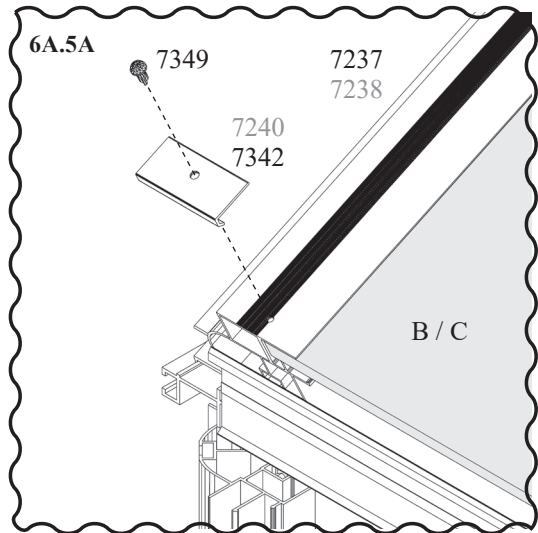

	PC 10 MM		5800	8500	11200	13900	16600
	ART. NO.	MM (±3mm)					
B	40007044	980 x 1368	3x	5x	6x	8x	9x
C	40007043	980 x 699	1x	1x	2x	2x	3x

Look closely

Recycle

Outside

! Important! ☀ Outside

(?) Alternative options    ~~XXXX~~ Not required