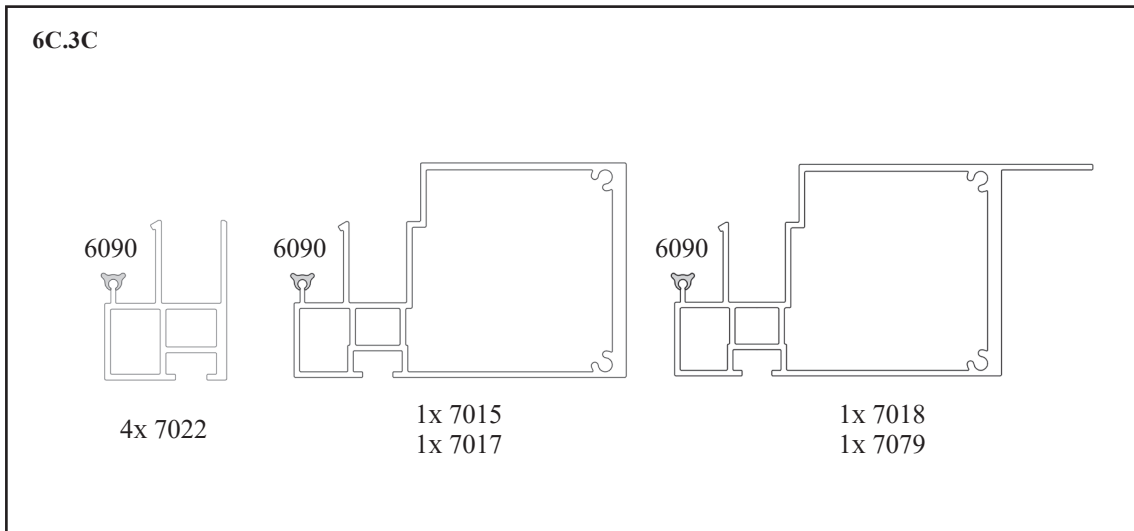

6C_{E}{F} FPG

FLAT

10mm

10mm