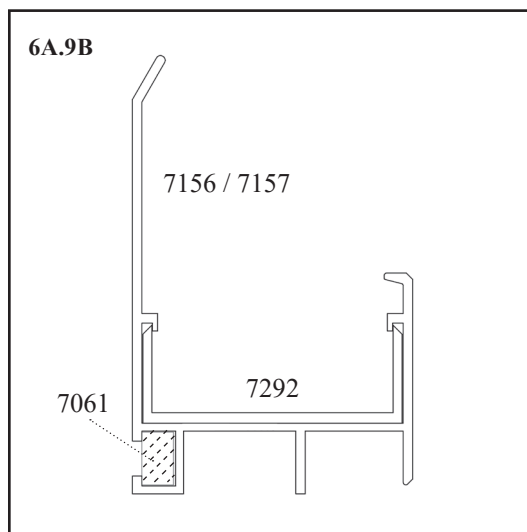

6A_{C}

PH2

		{C}					
		5800	8500	11200	13900	16600	Ext. + 2x
7061		2x	4x	6x	8x	10x	+2x
7064		2x	4x	6x	8x	10x	+2x
7080		8x	16x	32x	40x	48x	+8x
7156		4x	4x	4x	4x	4x	-
7157		-	2x	4x	6x	8x	+2x
7292		2x	4x	6x	8x	10x	+2x