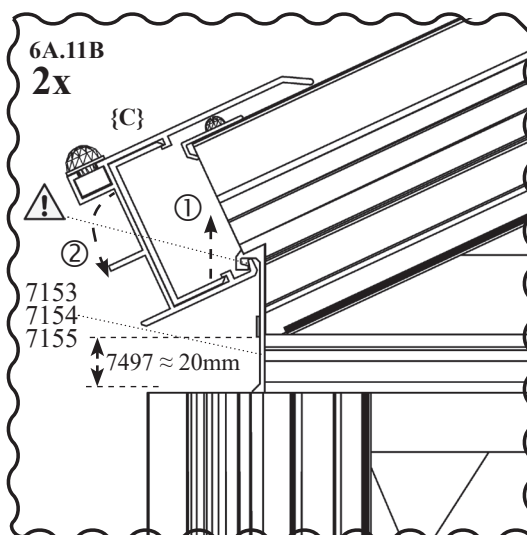

Important!