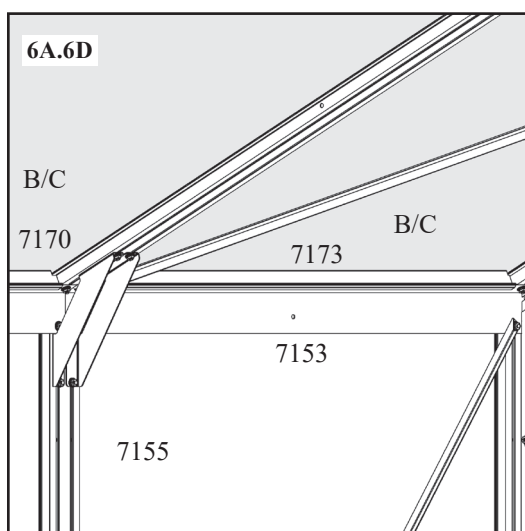

	PC 10 MM		5800	8500	11200	13900	16600
	ART. NO.	MM (±3mm)					
B	40007044	980 x 1368	3x	5x	6x	8x	9x
C	40007043	980 x 699	1x	1x	2x	2x	3x

Look closely

Recycle

Outside

! Important! ☀ Outside

(?) Alternative options    ~~XXXX~~ Not required