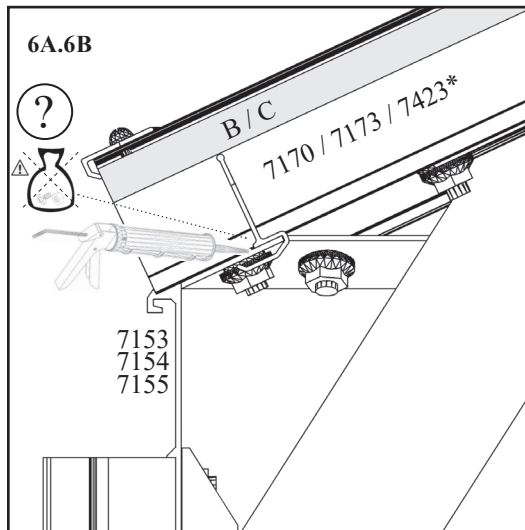

	PC 10 MM		5800	8500	11200	13900	16600
	ART. NO.	MM (±3mm)					
B	40007044	980 x 1368	3x	5x	6x	8x	9x
C	40007043	980 x 699	1x	1x	2x	2x	3x

Look closely

Recycle

Outside

! Important! ☀ Outside

(?) Alternative options    ~~XXXX~~ Not required