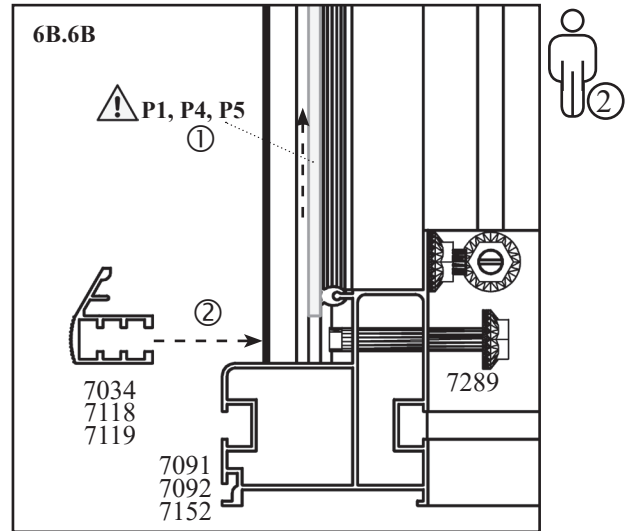

6B_{D} FPG

⚠ Important!   ② Persons required.   🪞 Mirror of