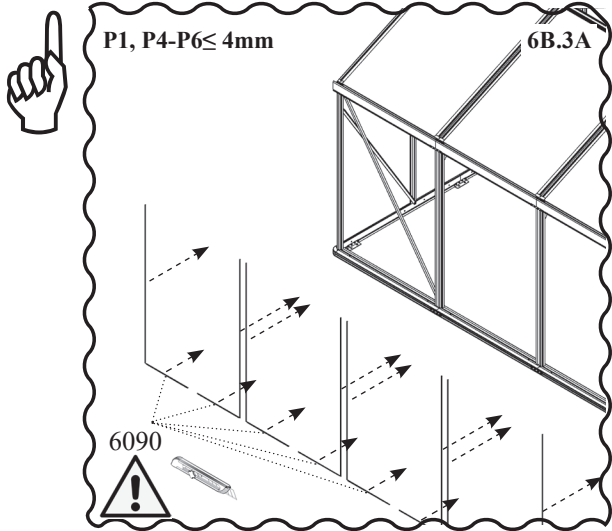

6B_{D} FPG

Persons required. Important Tip Important! Not required