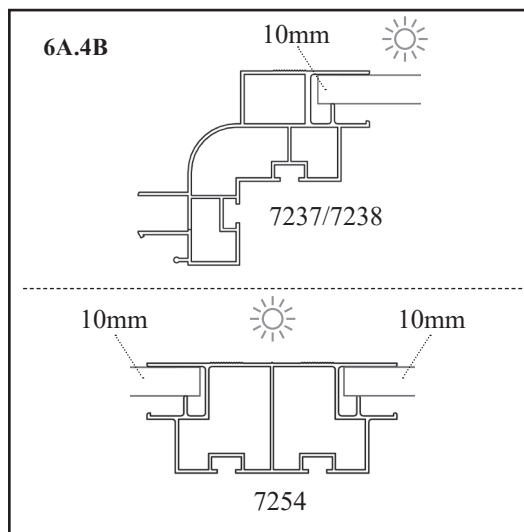

# 6A

6A.3.1	PC 10 MM		QUANTITY / MODEL				
	ART. No.	MM (±3mm)	5800	8500	11200	13900	16600
B 	40007044	980 x 1368	3x	5x	6x	8x	9x
C 	40007043	980 x 699	1x	1x	2x	2x	3x
<b>TOTAL</b>			4x	6x	8x	10x	12x

? Alternative options

# 6A\_1

6A.3

(11200)

5800	8500	11200	13900	16600	+ Ext.
7170					
-	2x	4x	6x	8x	+2x
7173					
4x					
7240					
2x	4x	6x	10x	12x	+2x
7342					
4x					
7349					
13x	18x	24x	32x	37x	+6x
7423*					
7x	10x	14x	18x	21x	+4x

	PC 10 MM		5800	8500	11200	13900	16600
	ART. NO.	MM (±3mm)					
B	40007044	980 x 1368	3x	5x	6x	8x	9x
C	40007043	980 x 699	1x	1x	2x	2x	3x

Look closely

Recycle

Outside

! Important! ☀ Outside

(?) Alternative options    ~~XXXX~~ Not required