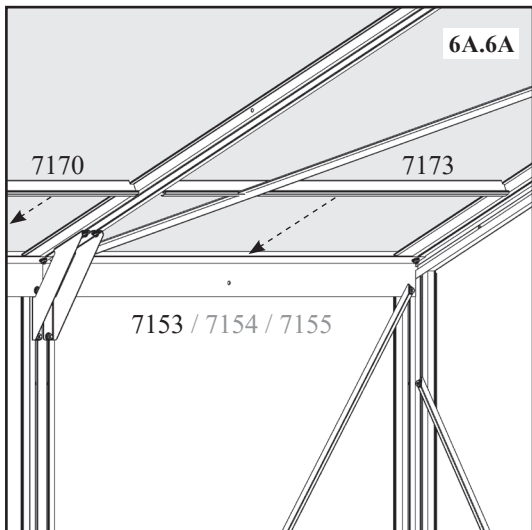

	PC 10 MM		5800	8500	11200	13900	16600
	ART. NO.	MM (±3mm)					
B	40007044	980 x 1368	3x	5x	6x	8x	9x
C	40007043	980 x 699	1x	1x	2x	2x	3x

Look closely

Recycle

Outside

! Important! ☀ Outside

(?) Alternative options    ~~XXXX~~ Not required