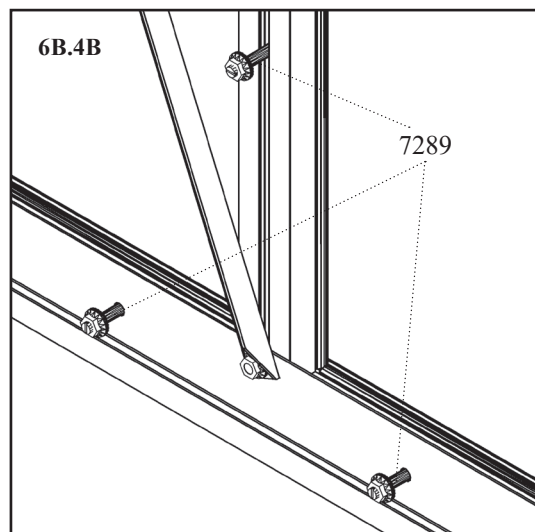

6B_{D} FPG

Persons required. Important Tip Important! Not required