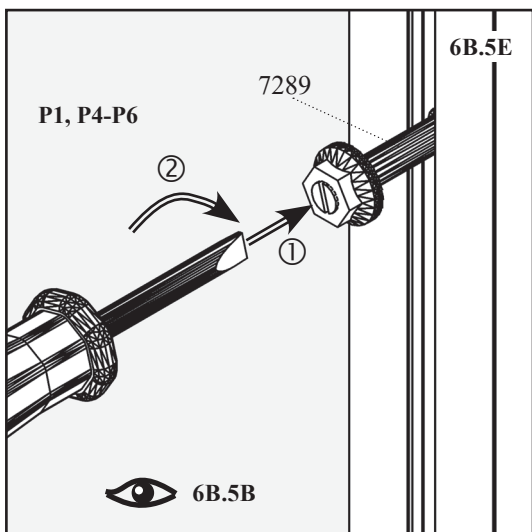

6B_{D} FPG

Go to
Important Tip
Important!
Adjust by Hand