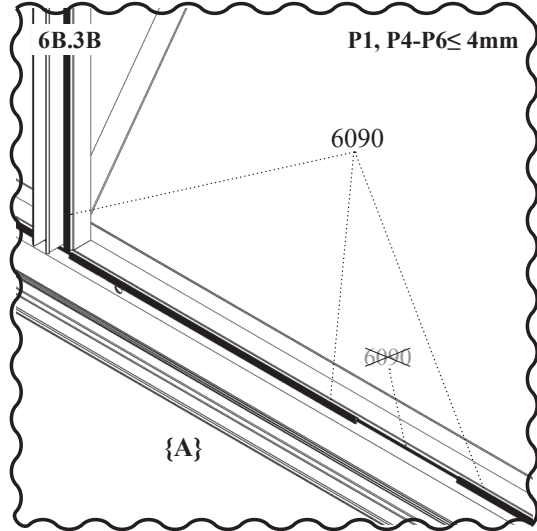

6B_{D} FPG

Persons required. Important Tip Important! Not required